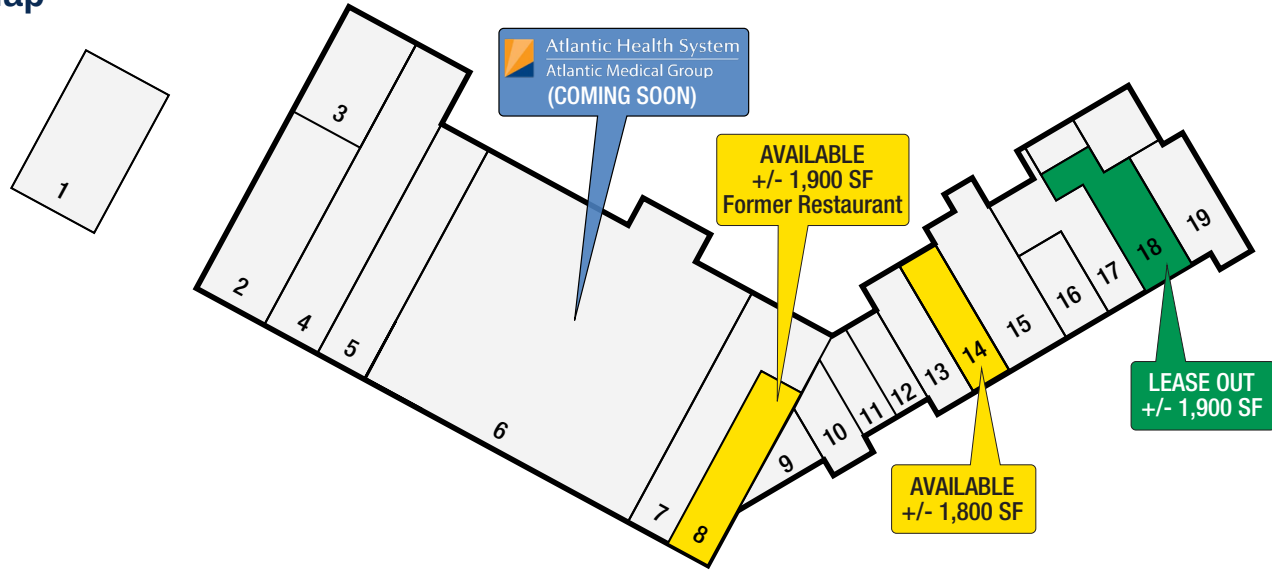

Warren Village Center

64 Mountain Boulevard, Warren, New Jersey

Site Map

Legend

1. Peapack Gladstone Bank	5. Edgewood Pharmacy	9. Pantieri's Pizza & Pasta	13. The UPS Store	17. European Wax Center
2. Impact Martial Arts	6. Atlantic Health (Coming Soon)	10. Pantieri's Pizza & Pasta	14. Available	18. Lease Out
3. RE/MAX Premier	7. Warren Pita	11. Jules Closet	15. Massage Envy	19. Starbucks
4. Country Squire	8. Available	12. Shave Shop	16. Charm Hahn (Nail Salon)